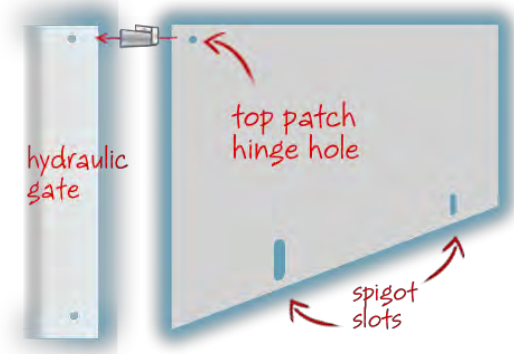

Straight Edge

SIDE	PRICE
1300	\$295.00
1400	\$318.00
1500	\$340.00
1600	\$363.00
1700	\$386.00
1800	\$409.00
1900	\$431.00
2000	\$454.00
2100	\$487.00

Spigots

Stainless Steel Spigots All Duplex 2205 and bolt through clamp

TYPE	PRICE
Round	\$115.00
Round surface mount	\$115.00
Square	\$115.00
Square surface mount	\$115.00
Dress rings	\$8.00

12mm Hinge Glass Panels

WIDTH	HEIGHT	PRICE
1000	1170	\$112.32
1200	1170	\$134.78
1300	1170	\$157.24
1400	1170	\$179.70
1500	1170	\$202.16
1600	1170	\$224.62
1700	1170	\$247.08

12mm Hydraulic Hinged Panels

WIDTH	HEIGHT	PRICE
600	1200	\$67.41
1000	1200	\$112.37
1200	1200	\$134.85
1300	1200	\$146.09
1400	1200	\$157.33
1500	1200	\$168.57
1600	1200	\$179.81

Frameless Gate DIY Kit

Gate Kit Includes	PRICE
835mm x 1170mm x 12mm Glass gate panel	\$375.00
2 x Glass to glass hinges	
1 x Magnetic latch	