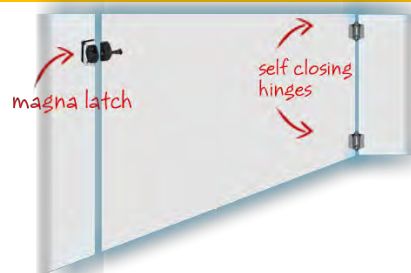

TYPE	PRICE
Round	\$115.00
Round surface mount	\$115.00
Square	\$115.00
Square surface mount	\$115.00
Dress rings	\$8.00

12mm Hinge Glass Panels

WIDTH	HEIGHT	PRICE
1000	1170	\$112.32
1200	1170	\$134.78
1300	1170	\$157.24
1400	1170	\$179.70
1500	1170	\$202.16
1600	1170	\$224.62
1700	1170	\$247.08

12mm Hydraulic Hinged Panels

WIDTH	HEIGHT	PRICE
600	1200	\$67.41
1000	1200	\$112.37
1200	1200	\$134.85
1300	1200	\$146.09
1400	1200	\$157.33
1500	1200	\$168.57
1600	1200	\$179.81

Frameless Gate DIY Kit

Gate Kit Includes	PRICE
835mm x 1170mm x 12mm Glass gate panel	\$375.00
2 x Glass to glass hinges	
1 x Magnetic latch	

Frameless Hydraulic Gate DIY Kit

Gate Kit Includes	PRICE
835mm x 1170mm x 12mm Glass gate panel	\$375.00
2 x Glass to glass hinges	
1 x Magnetic latch	

Gate Latches

TYPE	PRICE
Glass to glass hinge	\$75.00
Glass to wall hinge	\$75.00