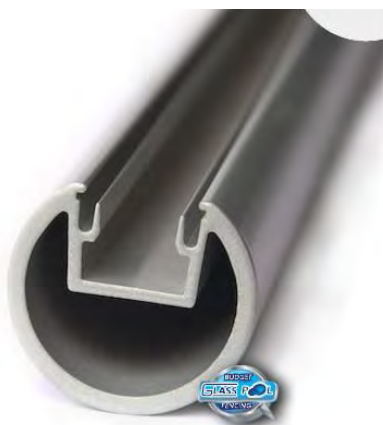

Semi Frameless Aluminium Posts

Structural Grade 6005- T6 Powder Coated in Pearl Silver Or a Colour of your choice

POST STYLE	CONNECTOR	PRICE
Round	One Way Post	$75.00
	Two Way Post	$75.00
	90 degree Post	$75.00
	135 degree Post	$75.00
Square	Half Post	$65.00
	One Way Post	$85.00
	Two Way Post	$85.00
	90 degree Post	$85.00
	135 degree Post	$85.00
	Half Post	$75.00