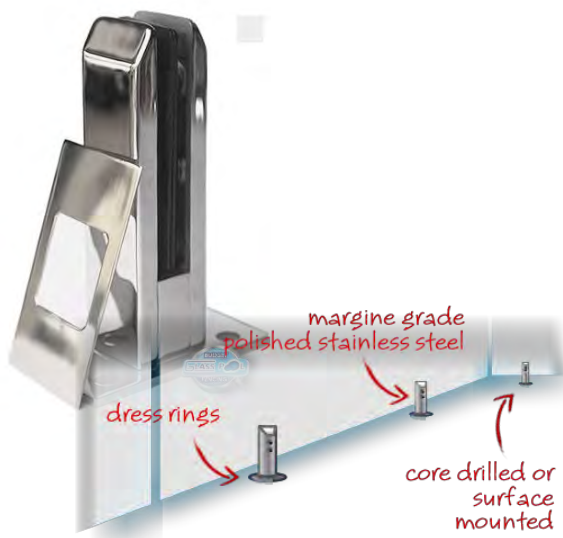

Frameless Glass Pool Fencing

Frameless Fixed Glass Panels

Unlike most other suppliers, our frameless glass panels come with two slot holes at the bottom of each glass panel (see diagram).

WIDTH	HEIGHT	PRICE
300	1170	\$33.69
350	1170	\$39.31
400	1170	\$44.93
450	1170	\$50.55
500	1170	\$56.17
550	1170	\$61.79
600	1170	\$67.41
650	1170	\$73.03
700	1170	\$78.65
750	1170	\$84.27
800	1170	\$89.89
850	1170	\$95.51
900	1170	\$101.13
950	1170	\$106.75
1000	1170	\$112.37
1050	1170	\$117.99
1100	1170	\$123.61
1150	1170	\$129.23
1200	1170	\$134.85
1250	1170	\$140.47
1300	1170	\$146.09
1350	1170	\$151.71
1400	1170	\$157.33
1450	1170	\$162.95
1500	1170	\$168.57
1550	1170	\$174.19
1600	1170	\$179.81
1650	1170	\$185.43
1700	1170	\$191.05
1750	1170	\$196.67
1800	1170	\$202.29
1850	1170	\$207.91
1900	1170	\$213.53
1950	1170	\$219.15
2000	1170	\$224.77
2100	1170	\$236.01
2200	1170	\$247.25
2300	1170	\$258.49

Frameless Racked Glass Panels

Corner Cut

SIDE	CUT	PRICE
1300	100	\$386.00
1400	200	\$409.00
1500	300	\$431.00
1600	400	\$454.00
1700	500	\$477.00
1800	600	\$500.00
1900	700	\$522.00
2000	800	\$545.00
2100	900	\$568.00

Straight Edge

SIDE	PRICE
1300	\$295.00
1400	\$318.00
1500	\$340.00
1600	\$363.00
1700	\$386.00
1800	\$409.00
1900	\$431.00
2000	\$454.00
2100	\$487.00

Spigots

Stainless Steel Spigots All Duplex 2205 and bolt through clamp

TYPE	PRICE
Round	\$115.00
Round surface mount	\$115.00
Square	\$115.00
Square surface mount	\$115.00
Dress rings	\$8.00

12mm Hinge Glass Panels

WIDTH	HEIGHT	PRICE
1000	1170	\$112.32
1200	1170	\$134.78
1300	1170	\$157.24
1400	1170	\$179.70
1500	1170	\$202.16
1600	1170	\$224.62
1700	1170	\$247.08