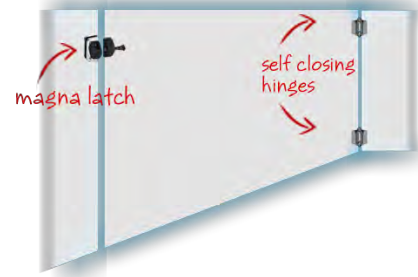

Semi Frameless Gate DIY Kit

Gate Pack Includes	PRICE
1 x Glass gate panel	
2 x Hinges	\$275.00
1 x Latch	

Gate Latches

TYPE	PRICE
Glass to square post or wall surface latch	\$110.00
Glass to round post latch	\$110.00