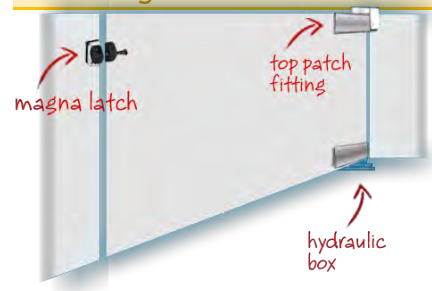

TYPE	PRICE
Round	\$115.00
Round surface mount	\$115.00
Square	\$115.00
Square surface mount	\$115.00
Dress rings	\$8.00

12mm Hinge Glass Panels

WIDTH	HEIGHT	PRICE
1000	1170	\$112.32
1200	1170	\$134.78
1300	1170	\$157.24
1400	1170	\$179.70
1500	1170	\$202.16
1600	1170	\$224.62
1700	1170	\$247.08

12mm Hydraulic Hinged Panels

WIDTH	HEIGHT	PRICE
600	1200	\$67.41
1000	1200	\$112.37
1200	1200	\$134.85
1300	1200	\$146.09
1400	1200	\$157.33
1500	1200	\$168.57
1600	1200	\$179.81

Frameless Gate DIY Kit

Gate Kit Includes	PRICE
835mm x 1170mm x 12mm Glass gate panel	\$375.00
2 x Glass to glass hinges	
1 x Magnetic latch	

Frameless Hydraulic Gate DIY Kit

Gate Kit Includes	PRICE
835mm x 1170mm x 12mm Glass gate panel	\$375.00
2 x Glass to glass hinges	
1 x Magnetic latch	

Gate Latches

TYPE	PRICE
Glass to glass hinge	\$75.00
Glass to wall hinge	\$75.00