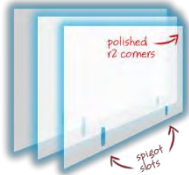

Semi Frameless Gate DIY Kit

Gate Pack Includes	PRICE
1 x Glass gate panel	
2 x Hinges	\$275.00
1 x Latch	

Gate Latches

TYPE	PRICE
Glass to square post or wall surface latch	\$110.00
Glass to round post latch	\$110.00

Gate Hinges

TYPE	PRICE
Glass to square post or wall surface hinge	\$75.00
Glass to round post hinge	\$75.00

D Clamps

TYPE	PRICE
Round D clamp	\$25.00
Square D clamp	\$25.00

Solar Lights for Semi Frameless Posts

Frameless Glass Pool Fencing

Frameless Fixed Glass Panels

Unlike most other suppliers, our frameless glass panels come with two slot holes at the bottom of each glass panel (see diagram).

WIDTH	HEIGHT	PRICE
300	1170	\$33.69
350	1170	\$39.31
400	1170	\$44.93
450	1170	\$50.55
500	1170	\$56.17
550	1170	\$61.79
600	1170	\$67.41
650	1170	\$73.03
700	1170	\$78.65
750	1170	\$84.27
800	1170	\$89.89
850	1170	\$95.51
900	1170	\$101.13
950	1170	\$106.75
1000	1170	\$112.37
1050	1170	\$117.99
1100	1170	\$123.61
1150	1170	\$129.23
1200	1170	\$134.85
1250	1170	\$140.47
1300	1170	\$146.09
1350	1170	\$151.71
1400	1170	\$157.33
1450	1170	\$162.95
1500	1170	\$168.57
1550	1170	\$174.19
1600	1170	\$179.81
1650	1170	\$185.43
1700	1170	\$191.05
1750	1170	\$196.67
1800	1170	\$202.29
1850	1170	\$207.91
1900	1170	\$213.53
1950	1170	\$219.15
2000	1170	\$224.77
2100	1170	\$236.01
2200	1170	\$247.25
2300	1170	\$258.49