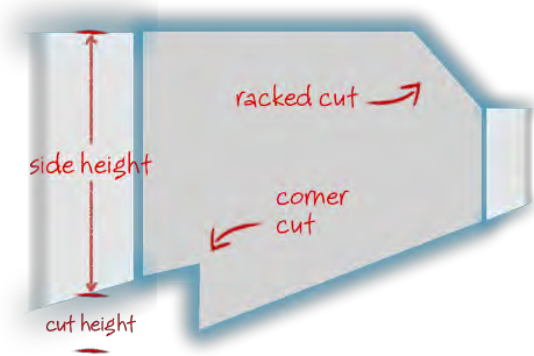

Semi Frameless Racked Glass Panels

Corner Cut

SIDE	CUT	PRICE
1300	100	$359.00
1400	200	$377.00
1500	300	$395.00
1600	400	$413.00
1700	500	$431.00
1800	600	$450.00
1900	700	$468.00
2000	800	$486.00

Straight Edge