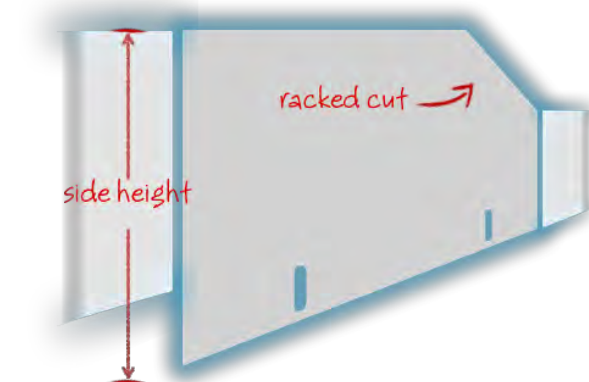

SIDE	CUT	PRICE
1300	100	$386.00
1400	200	$409.00
1500	300	$431.00
1600	400	$454.00
1700	500	$477.00
1800	600	$500.00
1900	700	$522.00
2000	800	$545.00
2100	900	$568.00

Straight Edge

SIDE	PRICE
1300	$295.00
1400	$318.00
1500	$340.00
1600	$363.00
1700	$386.00
1800	$409.00
1900	$431.00
2000	$454.00
2100	$487.00