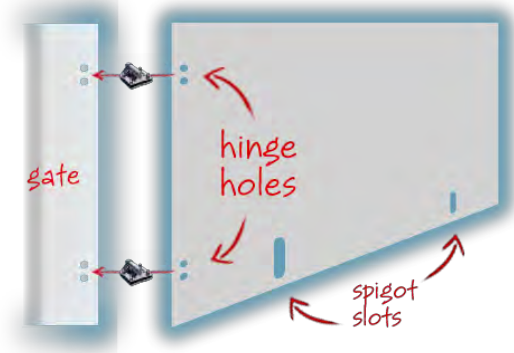

Frameless Glass Pool Fencing

Frameless Fixed Glass Panels

Unlike most other suppliers, our frameless glass panels come with two slot holes at the bottom of each glass panel (see diagram).

WIDTH	HEIGHT	PRICE
300	1170	\$33.69
350	1170	\$39.31
400	1170	\$44.93
450	1170	\$50.55
500	1170	\$56.17
550	1170	\$61.79
600	1170	\$67.41
650	1170	\$73.03
700	1170	\$78.65
750	1170	\$84.27
800	1170	\$89.89
850	1170	\$95.51
900	1170	\$101.13
950	1170	\$106.75
1000	1170	\$112.37
1050	1170	\$117.99
1100	1170	\$123.61
1150	1170	\$129.23
1200	1170	\$134.85
1250	1170	\$140.47
1300	1170	\$146.09
1350	1170	\$151.71
1400	1170	\$157.33
1450	1170	\$162.95
1500	1170	\$168.57
1550	1170	\$174.19
1600	1170	\$179.81
1650	1170	\$185.43
1700	1170	\$191.05
1750	1170	\$196.67
1800	1170	\$202.29
1850	1170	\$207.91
1900	1170	\$213.53
1950	1170	\$219.15
2000	1170	\$224.77
2100	1170	\$236.01
2200	1170	\$247.25
2300	1170	\$258.49

Straight Edge

SIDE	PRICE
1300	\$295.00
1400	\$318.00
1500	\$340.00
1600	\$363.00
1700	\$386.00
1800	\$409.00
1900	\$431.00
2000	\$454.00
2100	\$487.00

Spigots

Stainless Steel Spigots All Duplex 2205 and bolt through clamp

TYPE	PRICE
Round	\$115.00
Round surface mount	\$115.00
Square	\$115.00
Square surface mount	\$115.00
Dress rings	\$8.00

12mm Hinge Glass Panels

WIDTH	HEIGHT	PRICE
1000	1170	\$112.32
1200	1170	\$134.78
1300	1170	\$157.24
1400	1170	\$179.70
1500	1170	\$202.16
1600	1170	\$224.62
1700	1170	\$247.08

12mm Hydraulic Hinged Panels

WIDTH	HEIGHT	PRICE
600	1200	\$67.41
1000	1200	\$112.37
1200	1200	\$134.85
1300	1200	\$146.09
1400	1200	\$157.33
1500	1200	\$168.57
1600	1200	\$179.81

Frameless Gate DIY Kit

Gate Kit Includes	PRICE
835mm x 1170mm x 12mm Glass gate panel	\$375.00
2 x Glass to glass hinges	
1 x Magnetic latch	