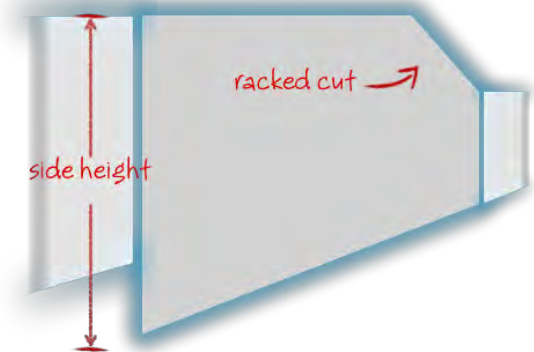

SIDE	PRICE
1300	$268.00
1400	$286.00
1500	$304.00
1600	$322.00
1700	$340.00
1800	$359.00
1900	$377.00
2000	$395.00
2100	$424.00